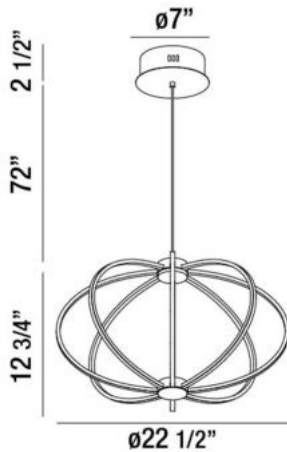

PRODUCT DETAILS

| | | |
|-------------------------|---|------------------|
| No. | : | 30035-010 |
| Product Color | : | GOLD |
| Product Material | : | ALUMINUM |
| Shade / Accent Colour | : | FROSTED/GOLD |
| Shade / Accent Material | : | ACRYLIC/ALUMINUM |
| Diameter | : | 22.5" |
| Height | : | 12.75" |
| Overall Height | : | 87.25" |
| Weight | : | 3.7lbs |

TECHNICAL DETAILS

| | | |
|---------------------------|---|---|
| Light Direction | : | Down |
| Hanging Support Type | : | AIRCRAFT CABLE |
| Hanging Support Length | : | 72" |
| Canopy / Backplate Height | : | 2.5" |
| Canopy / Backplate Dia. | : | 7" |
| Adjustable Lamp Head | : | No |
| Location | : | DRY |
| Approval | : |  |