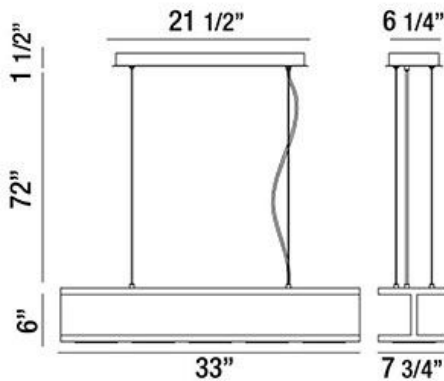

FASCIO, 33" LINEAR PENDANT

PRODUCT DETAILS

No.	:	30034-013
Product Color	:	RUSTIC BLACK
Product Material	:	METAL
Length	:	33"
Width	:	7.75"
Height	:	6"
Overall Height	:	79.5"
Weight	:	22lbs

LIGHT SOURCE DETAILS

Light Source Type	:	INTEGRATED LED
Input Voltage	:	120V
Bulb Voltage	:	120V
Socket Type	:	LED
Total Wattage	:	30W
Total Lumen	:	2800lm
Kelvin	:	3000K
CRI	:	80+
Dimmable	:	Yes

Options Available

ITEM NO.	FINISH	SHADE
30034-013	RUSTIC BLACK	

TECHNICAL DETAILS

Light Direction	:	Down
Hanging Support Type	:	AIRCRAFT CABLE
Hanging Support Length	:	72"
Canopy / Backplate Length	:	21.5"
Canopy / Backplate Height	:	1.5"
Canopy / Backplate Width	:	6.25"
Adjustable Lamp Head	:	No
Location	:	DAMP
Approval	:	