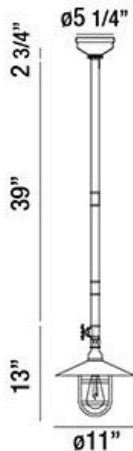

ZINCO, 11" ROUND PENDANT

PRODUCT DETAILS

No.	:	30033-016
Product Color	:	AGED SILVER
Product Material	:	METAL
Diameter	:	11"
Height	:	12.25"
Overall Height	:	51.38"
Weight	:	4.4lbs

LIGHT SOURCE DETAILS

Number of Bulbs	:	1
Light Source	:	Incandescent
Light Source Type	:	EDISON
Input Voltage	:	120V
Bulb Voltage	:	120V
Socket Type	:	E26
Wattage	:	60W
Total Wattage	:	60W
Bulb Included	:	Yes
Dimmable	:	Yes

Options Available

ITEM NO.	FINISH	SHADE
30033-016	AGED SILVER	

TECHNICAL DETAILS

Light Direction	:	Down
Hanging Support Type	:	ROD
Hanging Support Length	:	39"
Rods Included	:	3"+6"+12"+18"
Canopy / Backplate Height	:	2.75"
Canopy / Backplate Dia.	:	5.25"
Adjustable Lamp Head	:	No
Location	:	DRY
Approval	:	