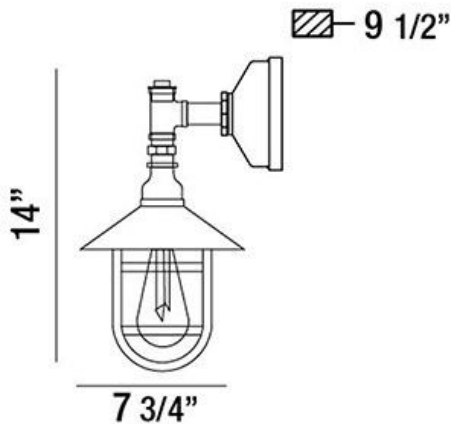

### PRODUCT DETAILS

No.	:	30032-019
Product Color	:	AGED SILVER
Product Material	:	METAL
Width	:	7.75"
Height	:	14"
Ext	:	9.5"
Weight	:	3.1lbs

### LIGHT SOURCE DETAILS

Number of Bulbs	:	1
Light Source	:	Incandescent
Light Source Type	:	EDISON
Input Voltage	:	120V
Bulb Voltage	:	120V
Socket Type	:	E26
Wattage	:	60W
Total Wattage	:	60W
Bulb Included	:	Yes
Dimmable	:	Yes

### TECHNICAL DETAILS

Adjustable Lamp Head	:	No
Location	:	DRY
Approval	:	