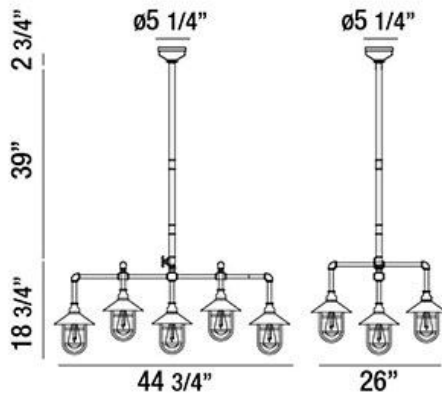

ZINCO, 45" OVAL CHANDELIER

PRODUCT DETAILS

No.	:	30031-012
Product Color	:	AGED SILVER
Product Material	:	METAL
Length	:	44.75"
Width	:	26"
Height	:	18.75"
Overall Height	:	60.5"
Weight	:	25.3lbs

LIGHT SOURCE DETAILS

Number of Bulbs	:	7
Light Source	:	Incandescent
Light Source Type	:	EDISON
Input Voltage	:	120V
Socket Type	:	E26
Wattage	:	60W
Total Wattage	:	420W
Bulb Included	:	Yes
Dimmable	:	Yes

Options Available

ITEM NO.	FINISH	SHADE
30031-012	AGED SILVER	

TECHNICAL DETAILS

Light Direction	:	Down
Hanging Support Type	:	ROD
Hanging Support Length	:	39"
Rods Included	:	3"+6"+12"+18"
Canopy / Backplate Height	:	2.75"
Canopy / Backplate Dia.	:	5.25"
Adjustable Lamp Head	:	No
Location	:	DRY
Approval	:	