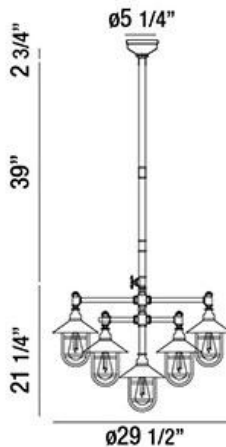

ZINCO, 30" ROUND CHANDELIER

PRODUCT DETAILS

No.	:	30030-015
Product Color	:	AGED SILVER
Product Material	:	METAL
Diameter	:	29.5"
Height	:	21.25"
Overall Height	:	63"
Weight	:	14.3lbs

LIGHT SOURCE DETAILS

Number of Bulbs	:	5
Light Source	:	Incandescent
Light Source Type	:	EDISON
Input Voltage	:	120V
Socket Type	:	E26
Wattage	:	60W
Total Wattage	:	300W
Bulb Included	:	Yes
Dimmable	:	Yes

Options Available

ITEM NO.	FINISH	SHADE
30030-015	AGED SILVER	

TECHNICAL DETAILS

Light Direction	:	Down
Hanging Support Type	:	ROD
Hanging Support Length	:	39"
Rods Included	:	3"+6"+12"+18"
Canopy / Backplate Height	:	2.75"
Canopy / Backplate Dia.	:	5.25"
Adjustable Lamp Head	:	No
Location	:	DRY
Approval	:	