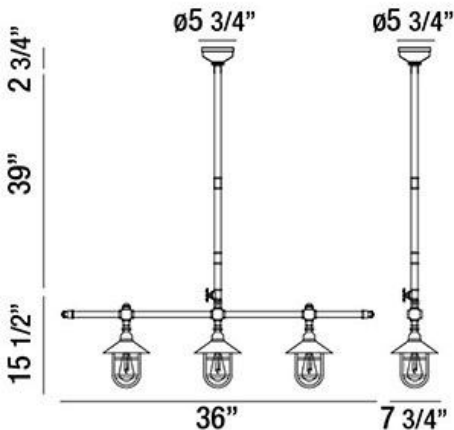

ZINCO, 36" LINEAR PENDANT

PRODUCT DETAILS

No.	:	30029-019
Product Color	:	AGED SILVER
Product Material	:	METAL
Length	:	36"
Width	:	7.75"
Height	:	15"
Overall Height	:	54.4"
Weight	:	10.2lbs

LIGHT SOURCE DETAILS

Number of Bulbs	:	3
Light Source	:	Incandescent
Light Source Type	:	EDISON
Input Voltage	:	120V
Socket Type	:	E26
Wattage	:	60W
Total Wattage	:	180W
Bulb Included	:	Yes
Dimmable	:	Yes

Options Available

ITEM NO.	FINISH	SHADE
30029-019	AGED SILVER	

TECHNICAL DETAILS

Light Direction	:	Down
Hanging Support Type	:	ROD
Hanging Support Length	:	39"
Rods Included	:	3"+6"+12"+18"
Canopy / Backplate Height	:	2.75"
Canopy / Backplate Dia.	:	5.75"
Adjustable Lamp Head	:	No
Location	:	DRY
Approval	:	