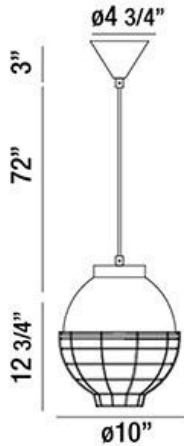

## BRAMPTON, 10" ROUND PENDANT

### PRODUCT DETAILS

No.	:	30013-032
Product Color	:	BLACK
Product Material	:	METAL
Shade / Accent Colour	:	BLACK
Shade / Accent Material	:	METAL CAGE
Diameter	:	10"
Height	:	12.75"
Overall Height	:	87.75"
Weight	:	3lbs

### TECHNICAL DETAILS

Light Direction	:	Down
Hanging Support Type	:	WIRE
Hanging Support Length	:	72"
Canopy / Backplate Height	:	3"
Canopy / Backplate Dia.	:	4.75"
Adjustable Lamp Head	:	No
Location	:	DRY
Approval	:	