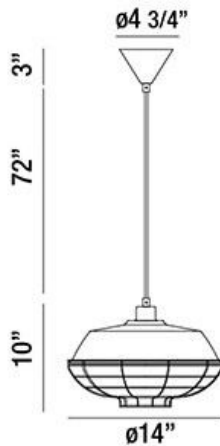

LONDON, 14" ROUND PENDANT

Options Available

ITEM NO.	FINISH	SHADE
30012-011	CHROME	CHROME
30012-028	COPPER	COPPER
30012-035	BLACK	BLACK

PRODUCT DETAILS

No.	:	30012-011
Product Color	:	CHROME
Product Material	:	METAL
Shade / Accent Colour	:	CHROME
Shade / Accent Material	:	METAL CAGE
Diameter	:	14"
Height	:	10"
Overall Height	:	85"
Weight	:	4lbs

LIGHT SOURCE DETAILS

Number of Bulbs	:	1
Light Source	:	Incandescent
Light Source Type	:	A19
Input Voltage	:	120V
Bulb Voltage	:	120V
Socket Type	:	E26
Wattage	:	60W
Total Wattage	:	60W
Bulb Included	:	No
Dimmable	:	Yes

TECHNICAL DETAILS

Light Direction	:	Down
Hanging Support Type	:	WIRE
Hanging Support Length	:	72"
Canopy / Backplate Height	:	3"
Canopy / Backplate Dia.	:	4.75"
Adjustable Lamp Head	:	No
Location	:	DRY
Approval	:	