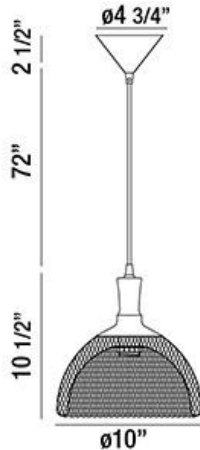

FILO, 10" ROUND PENDANT

PRODUCT DETAILS

No.	:	30009-028
Product Color	:	BRONZE
Product Material	:	METAL
Shade / Accent Colour	:	BRONZE
Shade / Accent Material	:	METAL WIRE
Diameter	:	10"
Height	:	10.5"
Overall Height	:	85"
Weight	:	1.7lbs

LIGHT SOURCE DETAILS

Number of Bulbs	:	1
Light Source	:	Incandescent
Light Source Type	:	EDISON
Input Voltage	:	120V
Bulb Voltage	:	120V
Socket Type	:	E26
Wattage	:	60W
Total Wattage	:	60W
Bulb Included	:	Yes
Dimmable	:	Yes

Options Available

ITEM NO.	FINISH	SHADE
30009-011	CHROME	CHROME
30009-028	BRONZE	BRONZE

TECHNICAL DETAILS

Light Direction	:	Down
Hanging Support Type	:	WIRE
Hanging Support Length	:	72"
Canopy / Backplate Height	:	2.5"
Canopy / Backplate Dia.	:	4.75"
Adjustable Lamp Head	:	No
Location	:	DRY
Approval	:	