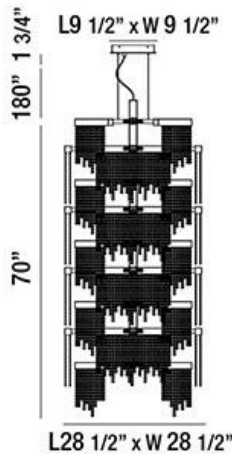

ROSSI, 29" CHANDELIER

PRODUCT DETAILS

No.	:	30007-017
Product Color	:	CHROME
Product Material	:	METAL
Shade / Accent Colour	:	CLEAR
Shade / Accent Material	:	CRYSTAL
Length	:	28.5"
Width	:	28.5"
Height	:	70"
Overall Height	:	251.75"
Weight	:	176.3lbs

LIGHT SOURCE DETAILS

Light Source Type	:	INTEGRATED LED
Input Voltage	:	120V
Bulb Voltage	:	120V
Socket Type	:	LED
Total Wattage	:	520W
Total Lumen	:	41600lm
Kelvin	:	3000K
CRI	:	80+
Dimmable	:	Yes

Options Available

ITEM NO.	FINISH	SHADE
30007-017	CHROME	CLEAR

TECHNICAL DETAILS

Light Direction	:	Down
Hanging Support Type	:	AIRCRAFT CABLE
Hanging Support Length	:	180"
Canopy / Backplate Length	:	9.5"
Canopy / Backplate Height	:	1.75"
Canopy / Backplate Width	:	9.5"
Adjustable Lamp Head	:	No
Location	:	DRY
Approval	:	