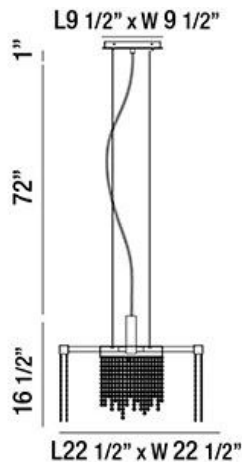

ROSSI, 23" SQUARE CHANDELIER

PRODUCT DETAILS

No.	:	30006-010
Product Color	:	CHROME
Product Material	:	METAL
Shade / Accent Colour	:	CLEAR
Shade / Accent Material	:	CRYSTAL
Length	:	22.5"
Width	:	22.5"
Height	:	16.5"
Overall Height	:	89.5"
Weight	:	18.9lbs

LIGHT SOURCE DETAILS

Light Source Type	:	INTEGRATED LED
Input Voltage	:	120V
Bulb Voltage	:	120V
Socket Type	:	LED
Total Wattage	:	40W
Total Lumen	:	3200lm
Kelvin	:	3000K
CRI	:	80+
Dimmable	:	Yes

Options Available

ITEM NO.	FINISH	SHADE
30006-010	CHROME	CLEAR

TECHNICAL DETAILS

Light Direction	:	Down
Hanging Support Type	:	AIRCRAFT CABLE
Hanging Support Length	:	72"
Canopy / Backplate Length	:	9.5"
Canopy / Backplate Height	:	1"
Canopy / Backplate Width	:	9.5"
Adjustable Lamp Head	:	No
Location	:	DRY
Approval	:	