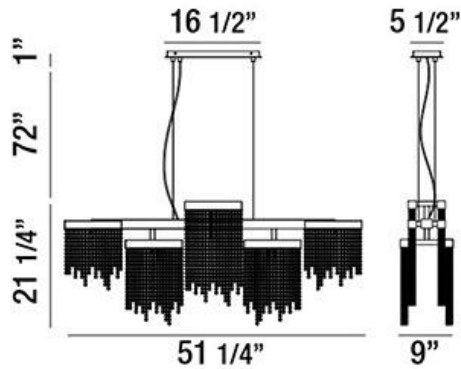

ROSSI, 51" RECTANGULAR CHANDELIER

PRODUCT DETAILS

No.	:	30005-013
Product Color	:	CHROME
Product Material	:	METAL
Shade / Accent Colour	:	CLEAR
Shade / Accent Material	:	CRYSTAL
Length	:	51.25"
Width	:	9"
Height	:	21.25"
Overall Height	:	94.25"
Weight	:	36.5lbs

LIGHT SOURCE DETAILS

Light Source Type	:	INTEGRATED LED
Input Voltage	:	120V
Bulb Voltage	:	120V
Socket Type	:	LED
Total Wattage	:	100W
Total Lumen	:	8000lm
Kelvin	:	3000K
CRI	:	80+
Dimmable	:	Yes

Options Available

ITEM NO.	FINISH	SHADE
30005-013	CHROME	CLEAR

TECHNICAL DETAILS

Light Direction	:	Down
Hanging Support Type	:	AIRCRAFT CABLE
Hanging Support Length	:	72"
Canopy / Backplate Length	:	16.5"
Canopy / Backplate Height	:	1"
Canopy / Backplate Width	:	5.5"
Adjustable Lamp Head	:	No
Location	:	DRY
Approval	:	