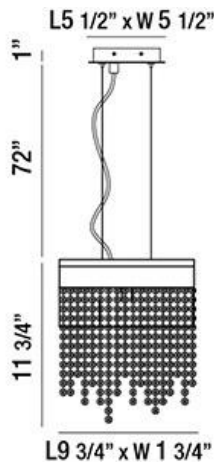

### PRODUCT DETAILS

No.	:	30004-016
Product Color	:	CHROME
Product Material	:	METAL
Shade / Accent Colour	:	CLEAR
Shade / Accent Material	:	CRYSTAL
Length	:	9.75"
Width	:	1.75"
Height	:	11.75"
Overall Height	:	84.75"
Weight	:	3.7lbs

### LIGHT SOURCE DETAILS

Light Source Type	:	INTEGRATED LED
Input Voltage	:	120V
Bulb Voltage	:	120V
Socket Type	:	LED
Total Wattage	:	10W
Total Lumen	:	800lm
Kelvin	:	3000K
CRI	:	80+
Dimmable	:	Yes

### TECHNICAL DETAILS

Light Direction	:	Down
Hanging Support Type	:	AIRCRAFT CABLE
Hanging Support Length	:	72"
Canopy / Backplate Length	:	5.5"
Canopy / Backplate Height	:	1"
Canopy / Backplate Width	:	5.5"
Adjustable Lamp Head	:	No
Location	:	DRY
Approval	:	