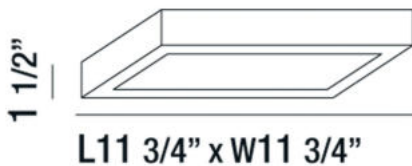

PROJECT INFORMATION

Job Name: Date: Type:

Comments: