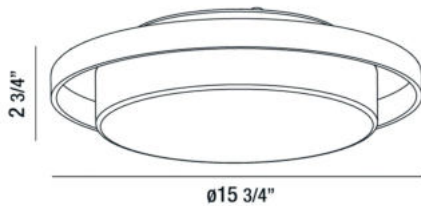

LOGEN, 16" CEILING MOUNT

PRODUCT DETAILS

No.	:	29816-019
Product Color	:	WHITE
Shade / Accent Colour	:	CLEAR OPAL AND WHITE GLASS
Diameter	:	15.75"
Height	:	2.75"
Weight	:	2.4lbs

LIGHT SOURCE DETAILS

Light Source Type	:	INTEGRATED LED
Input Voltage	:	120V
Total Wattage	:	20W
Total Lumen	:	1600lm
Kelvin	:	3000K
Dimmable	:	Yes

TECHNICAL DETAILS

Adjustable Lamp Head	:	No
Approval	:	

Options Available

ITEM NO.	FINISH	SHADE
29816-019	WHITE	CLEAR OPAL AND WHITE GLASS

PROJECT INFORMATION

 Job Name: Date: Type:

 Comments: