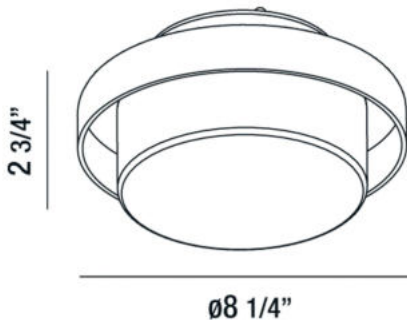

LOGEN, 9" CEILING MOUNT

PRODUCT DETAILS

No.	:	29815-012
Product Color	:	WHITE
Shade / Accent Colour	:	CLEAR AND OPAL WHITE GLASS
Diameter	:	8.25"
Height	:	2.75"
Weight	:	1.5lbs

LIGHT SOURCE DETAILS

Light Source Type	:	INTEGRATED LED
Input Voltage	:	120V
Total Wattage	:	7.5W
Total Lumen	:	675lm
Kelvin	:	3000K
CRI	:	80
Dimmable	:	Yes

Options Available

ITEM NO.	FINISH	SHADE
29815-012	WHITE	CLEAR AND OPAL WHITE GLASS

TECHNICAL DETAILS

Adjustable Lamp Head	:	No
Location	:	DRY
Approval	:	

PROJECT INFORMATION

Job Name: Date: Type:

Comments: