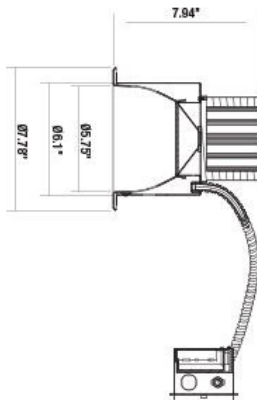

29684, 6-INCH REMODEL HOUSING,60W,LED

PRODUCT DETAILS

No.	:	29684-014
Product Color	:	WHITE
Shade / Accent Colour	:	WHITE
Diameter	:	7.75"
Height	:	7.9375"
Weight	:	3.7lbs

LIGHT SOURCE DETAILS

Light Source Type	:	INTEGRATED LED
Input Voltage	:	120V
Bulb Voltage	:	120V
Socket Type	:	LED
Total Wattage	:	60W
Total Lumen	:	4000lm
Kelvin	:	3000K
CRI	:	80
Dimmable	:	Yes

Options Available

ITEM NO.	FINISH	SHADE
29684-014	WHITE	WHITE
29684-023	WHITE	CHROME

TECHNICAL DETAILS

Light Direction	:	Down
Adjustable Lamp Head	:	No
Location	:	DAMP
Approval	:	
Title 24	:	Yes
Beam Angle	:	40
Cut Hole Diameter	:	6.375"