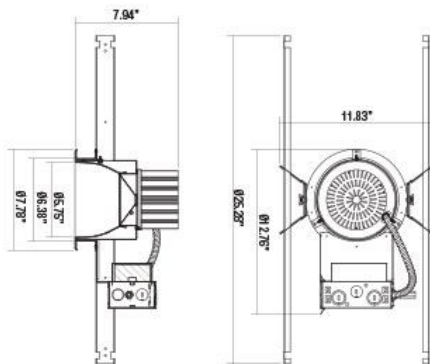

## 29683, 6-INCH NEW CONSTRUCTION, 60W LED

### PRODUCT DETAILS

No.	:	29683-017
Product Color	:	WHITE
Shade / Accent Colour	:	WHITE
Diameter	:	7.75"
Height	:	7.9375"
Weight	:	13.7lbs

### LIGHT SOURCE DETAILS

Light Source Type	:	INTEGRATED LED
Input Voltage	:	120V
Bulb Voltage	:	120V
Socket Type	:	LED
Total Wattage	:	60W
Total Lumen	:	4000lm
Kelvin	:	3000K
CRI	:	80
Dimmable	:	Yes

### TECHNICAL DETAILS

Light Direction	:	Down
Adjustable Lamp Head	:	No
Location	:	DAMP
Approval	:	
Title 24	:	Yes
Beam Angle	:	30
Cut Hole Diameter	:	6.625"