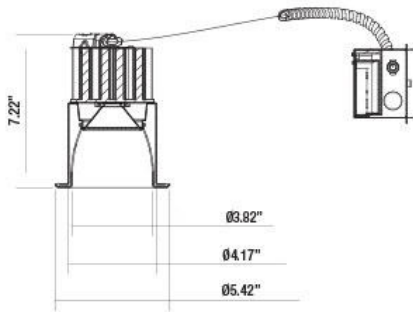

### PRODUCT DETAILS

No.	:	29682-010
Product Color	:	WHITE
Shade / Accent Colour	:	WHITE
Diameter	:	5.4375"
Height	:	7.25"
Weight	:	2.6lbs

### TECHNICAL DETAILS

Light Direction	:	Down
Adjustable Lamp Head	:	No
Location	:	DAMP
Approval	:	
Title 24	:	Yes
Beam Angle	:	40
Cut Hole Diameter	:	4.5"