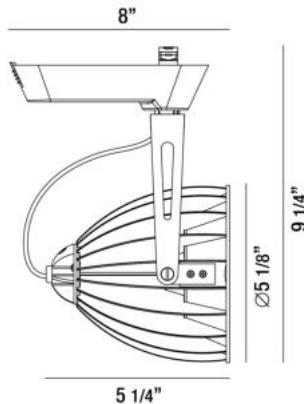

29680, 1-LIGHT 30W LED

PRODUCT DETAILS

No.	:	29680-35-01
Product Color	:	BLACK
Length	:	5.25"
Diameter	:	5.125"
Height	:	9.25"
Ext	:	8"
Weight	:	0.7lbs

LIGHT SOURCE DETAILS

Light Source Type	:	INTEGRATED LED
Input Voltage	:	120V
Bulb Voltage	:	120V
Socket Type	:	LED
Total Wattage	:	30W
Total Lumen	:	2400lm
Kelvin	:	3500K
CRI	:	80
Dimmable	:	Yes

Options Available

ITEM NO.	FINISH	SHADE
29680-35-01	BLACK	
29680-35-02	WHITE	

TECHNICAL DETAILS

Light Direction	:	Down
Adjustable Lamp Head	:	Yes
IP Rating	:	20
Location	:	DRY
Approval	:	
Title 24	:	Yes
Beam Angle	:	30
Vertical Adjustment	:	90
Horizontal Adjustment	:	340