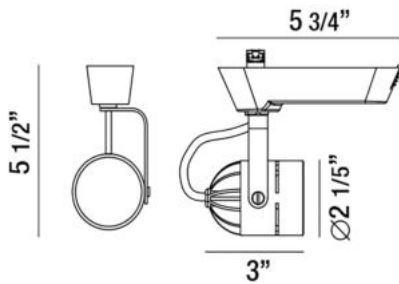

### PRODUCT DETAILS

No.	:	29674-015
Product Color	:	WHITE
Length	:	3"
Width	:	2.5"
Height	:	5.5"
Ext	:	6"
Weight	:	0.5lbs

### TECHNICAL DETAILS

Light Direction	:	Down
Adjustable Lamp Head	:	Yes
IP Rating	:	20
Location	:	DRY
Approval	:	

Title 24	:	Yes
Beam Angle	:	30
Vertical Adjustment	:	90
Horizontal Adjustment	:	350