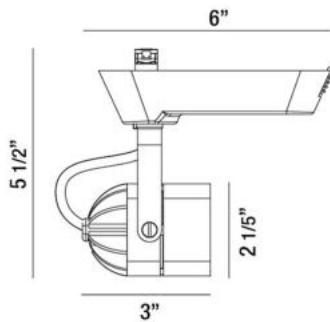

29673, 9W LED

PRODUCT DETAILS

No.	:	29673-018
Product Color	:	WHITE
Length	:	3"
Width	:	2.5"
Height	:	5.5"
Ext	:	6"
Weight	:	0.5lbs

LIGHT SOURCE DETAILS

Light Source Type	:	INTEGRATED LED
Bulb Voltage	:	120V
Socket Type	:	LED
Total Wattage	:	9W
Total Lumen	:	700lm
Kelvin	:	3000K
CRI	:	80
Dimmable	:	Yes

Options Available

ITEM NO.	FINISH	SHADE
29673-018	WHITE	
29673-025	BLACK	

TECHNICAL DETAILS

Light Direction	:	Down
Adjustable Lamp Head	:	Yes
IP Rating	:	20
Location	:	DRY
Approval	:	

Title 24	:	Yes
Beam Angle	:	30
Vertical Adjustment	:	90
Horizontal Adjustment	:	350