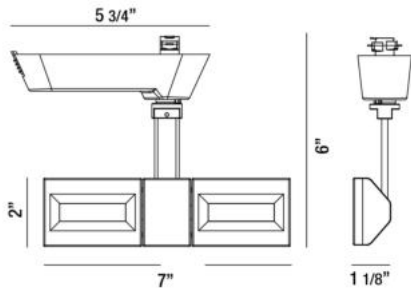

29672, 10W LED

PRODUCT DETAILS

No.	:	29672-011
Product Color	:	WHITE
Length	:	7"
Width	:	2"
Height	:	6"
Ext	:	5.75"
Weight	:	0.4lbs

LIGHT SOURCE DETAILS

Light Source Type	:	INTEGRATED LED
Bulb Voltage	:	120V
Socket Type	:	LED
Total Wattage	:	10W
Total Lumen	:	800lm
Kelvin	:	3000K
CRI	:	80
Dimmable	:	Yes

Options Available

ITEM NO.	FINISH	SHADE
29672-011	WHITE	
29672-028	BLACK	

TECHNICAL DETAILS

Light Direction	:	Down
Adjustable Lamp Head	:	Yes
IP Rating	:	20
Location	:	DRY
Approval	:	

Title 24	:	Yes
Beam Angle	:	120
Vertical Adjustment	:	90
Horizontal Adjustment	:	340