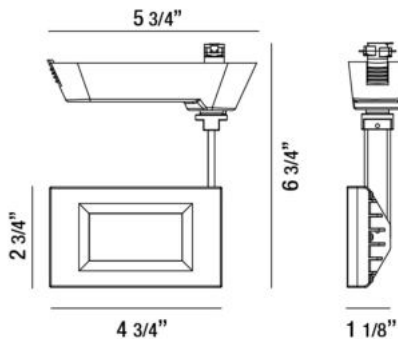

29670, 1-LIGHT 10W LED

PRODUCT DETAILS

No.	:	29670-017
Product Color	:	WHITE
Length	:	4.75"
Width	:	2.75"
Height	:	6.75"
Ext	:	5.75"
Weight	:	0.4lbs

LIGHT SOURCE DETAILS

Light Source Type	:	INTEGRATED LED
Bulb Voltage	:	120V
Socket Type	:	LED
Total Wattage	:	10W
Total Lumen	:	800lm
Kelvin	:	3000K
CRI	:	80
Dimmable	:	Yes

Options Available

ITEM NO.	FINISH	SHADE
29670-017	WHITE	
29670-024	BLACK	

TECHNICAL DETAILS

Light Direction	:	Down
Adjustable Lamp Head	:	Yes
IP Rating	:	20
Location	:	DRY
Approval	:	

Title 24	:	Yes
Beam Angle	:	120
Vertical Adjustment	:	90
Horizontal Adjustment	:	340