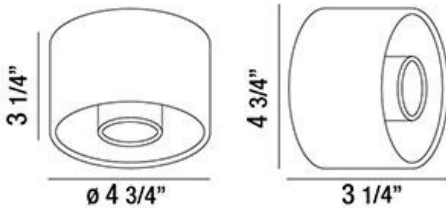

PROJECT INFORMATION

Job Name: Date: Type:

Comments: