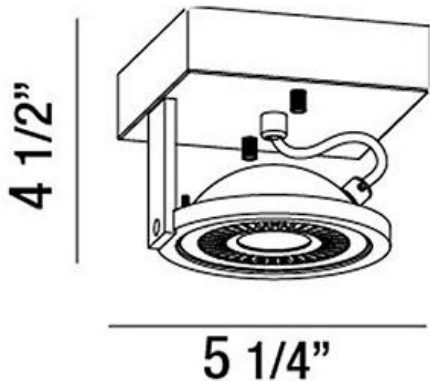

### PRODUCT DETAILS

No.	:	29489-015
Product Color	:	WHITE/BLACK
Length	:	5.25"
Width	:	5.25"
Height	:	4.5"
Weight	:	2.4lbs

### LIGHT SOURCE DETAILS

Light Source Type	:	INTEGRATED LED
Input Voltage	:	120V
Bulb Voltage	:	120V
Socket Type	:	LED
Total Wattage	:	5W
Total Lumen	:	450lm
Kelvin	:	3000K
CRI	:	80
Dimmable	:	Yes

### TECHNICAL DETAILS

Light Direction	:	Down
Adjustable Lamp Head	:	No
Location	:	DRY
Approval	:	
Title 24	:	Yes
Beam Angle	:	60
Vertical Adjustment	:	90
Horizontal Adjustment	:	360