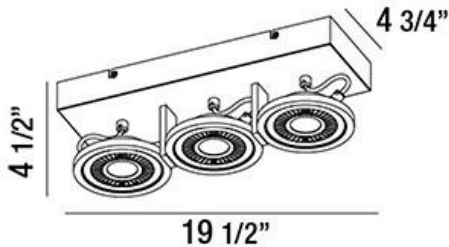

VISION, 3-LIGHT LED

PRODUCT DETAILS

No.	:	29488-018
Product Color	:	WHITE/BLACK
Length	:	19.5"
Width	:	4.75"
Height	:	4.5"
Weight	:	5.8lbs

LIGHT SOURCE DETAILS

Light Source Type	:	INTEGRATED LED
Input Voltage	:	120V
Bulb Voltage	:	30V
Socket Type	:	LED
Total Wattage	:	15W
Total Lumen	:	1350lm
Kelvin	:	3000K
CRI	:	80
Dimmable	:	Yes

Options Available

ITEM NO.	FINISH	SHADE
29488-018	WHITE/BLACK	

TECHNICAL DETAILS

Light Direction	:	Down
Adjustable Lamp Head	:	No
Location	:	DRY
Approval	:	
Title 24	:	Yes
Beam Angle	:	60
Vertical Adjustment	:	90
Horizontal Adjustment	:	360