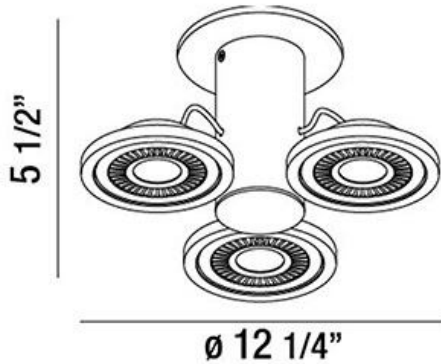

VISION, 3-LIGHT LED

PRODUCT DETAILS

No.	:	29486-014
Product Color	:	WHITE/BLACK
Diameter	:	12.25"
Height	:	5.5"
Weight	:	4.6lbs

LIGHT SOURCE DETAILS

Light Source Type	:	INTEGRATED LED
Input Voltage	:	120V
Bulb Voltage	:	120V
Socket Type	:	LED
Total Wattage	:	15W
Total Lumen	:	1350lm
Kelvin	:	3000K
CRI	:	80
Dimmable	:	Yes

Options Available

ITEM NO.	FINISH	SHADE
29486-014	WHITE/BLACK	

TECHNICAL DETAILS

Light Direction	:	Down
Adjustable Lamp Head	:	No
Location	:	DRY
Approval	:	
Title 24	:	Yes
Beam Angle	:	60
Vertical Adjustment	:	90
Horizontal Adjustment	:	360