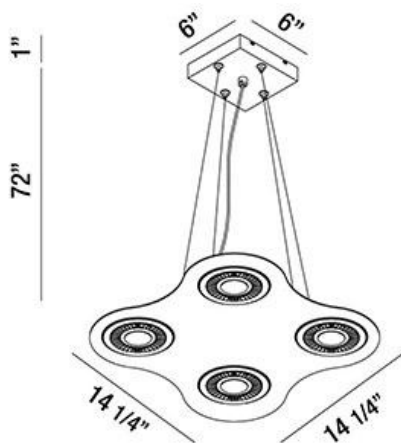

VISION, 14" PENDANT

PRODUCT DETAILS

No.	:	29485-017
Product Color	:	WHITE/BLACK
Product Material	:	METAL
Shade / Accent Material	:	~
Length	:	14.25"
Width	:	14.25"
Overall Height	:	73"
Weight	:	4.1lbs

LIGHT SOURCE DETAILS

Light Source Type	:	INTEGRATED LED
Input Voltage	:	120V
Bulb Voltage	:	120V
Socket Type	:	LED
Total Wattage	:	20W
Total Lumen	:	1800lm
Kelvin	:	3000K
CRI	:	80+
Dimmable	:	Yes

Options Available

ITEM NO.	FINISH	SHADE
29485-017	WHITE/BLACK	

TECHNICAL DETAILS

Light Direction	:	Down
Hanging Support Type	:	AIRCRAFT CABLE
Hanging Support Length	:	72"
Canopy / Backplate Length	:	6"
Canopy / Backplate Height	:	1"
Canopy / Backplate Width	:	6"
Adjustable Lamp Head	:	No
Location	:	DRY