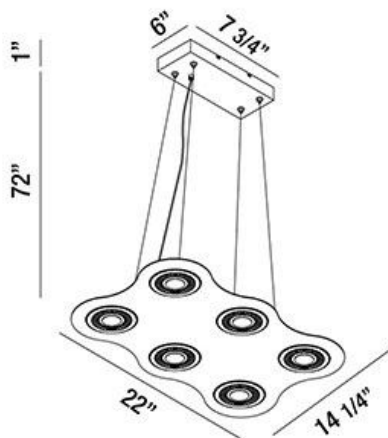

VISION, 22" PENDANT

PRODUCT DETAILS

No.	:	29484-010
Product Color	:	WHITE/BLACK
Product Material	:	METAL
Shade / Accent Material	:	~
Length	:	22"
Width	:	14.25"
Overall Height	:	73"
Weight	:	29.5lbs

LIGHT SOURCE DETAILS

Light Source Type	:	INTEGRATED LED
Input Voltage	:	120V
Bulb Voltage	:	120V
Socket Type	:	LED
Total Wattage	:	30W
Total Lumen	:	2700lm
Kelvin	:	3000K
CRI	:	80+
Dimmable	:	Yes

Options Available

ITEM NO.	FINISH	SHADE
29484-010	WHITE/BLACK	

TECHNICAL DETAILS

Light Direction	:	Down
Hanging Support Type	:	AIRCRAFT CABLE
Hanging Support Length	:	72"
Canopy / Backplate Length	:	7.75"
Canopy / Backplate Height	:	1"
Canopy / Backplate Width	:	6"
Adjustable Lamp Head	:	No
Location	:	DRY