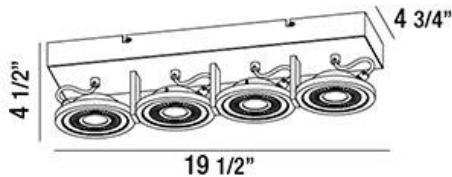

### PRODUCT DETAILS

No.	:	29482-016
Product Color	:	WHITE
Length	:	19.5"
Width	:	4.75"
Height	:	4.5"
Weight	:	6.7lbs

### LIGHT SOURCE DETAILS

Light Source Type	:	INTEGRATED LED
Input Voltage	:	120V
Bulb Voltage	:	120V
Socket Type	:	LED
Total Wattage	:	20W
Total Lumen	:	1800lm
Kelvin	:	3000K
CRI	:	80
Dimmable	:	Yes

### TECHNICAL DETAILS

Light Direction	:	Down
Adjustable Lamp Head	:	No
Approval	:	
Title 24	:	Yes
Beam Angle	:	60
Vertical Adjustment	:	90
Horizontal Adjustment	:	360