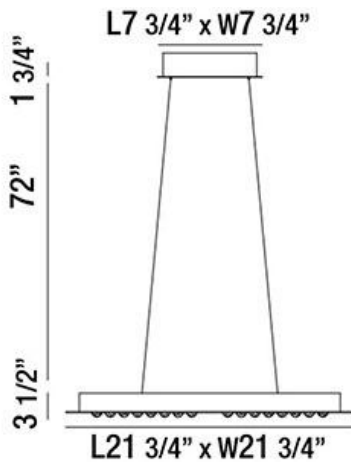

DENSO, 22" SQUARE CHANDELIER

PRODUCT DETAILS

No.	:	29117-017
Product Color	:	CHROME
Product Material	:	METAL
Shade / Accent Colour	:	CLEAR
Shade / Accent Material	:	CASTED PIESTRA GLASS
Length	:	21.75"
Width	:	21.75"
Height	:	3.5"
Overall Height	:	77.25"
Weight	:	29.7lbs

LIGHT SOURCE DETAILS

Light Source Type	:	INTEGRATED LED
Input Voltage	:	120V
Bulb Voltage	:	120V
Socket Type	:	LED
Total Wattage	:	96W
Total Lumen	:	11500lm
Kelvin	:	3000K
CRI	:	80+
Dimmable	:	Yes

Options Available

ITEM NO.	FINISH	SHADE
29117-017	CHROME	CLEAR

TECHNICAL DETAILS

Light Direction	:	Down
Hanging Support Type	:	AIRCRAFT CABLE
Hanging Support Length	:	72"
Canopy / Backplate Length	:	7.75"
Canopy / Backplate Height	:	1.75"
Canopy / Backplate Width	:	7.75"
Adjustable Lamp Head	:	No
Location	:	DRY
Approval	:	