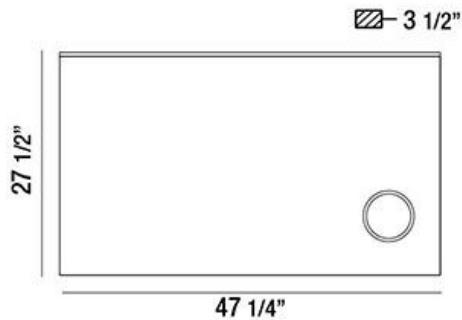

PROJECT INFORMATION

Job Name: Date: Type:

Comments: