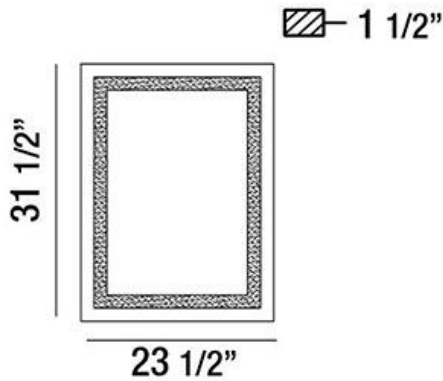

Options Available

ITEM NO.	FINISH	SHADE
29108-015