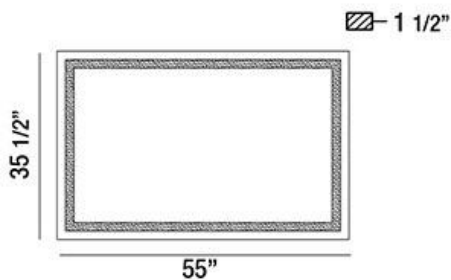

PROJECT INFORMATION

Job Name: Date: Type:

Comments: