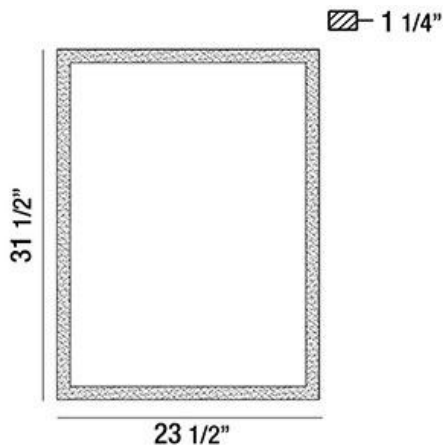

PROJECT INFORMATION

Job Name: Date: Type:

Comments: