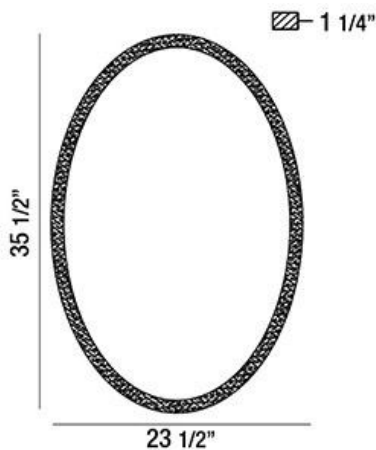

PROJECT INFORMATION

Job Name: Date: Type:

Comments: