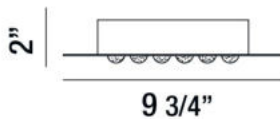

Options Available

ITEM NO.	FINISH	SHADE
29101-016	CHROME	CLEAR

TECHNICAL DETAILS

Adjustable Lamp Head	:	No
Location	:	DRY
Approval	:	

PROJECT INFORMATION

Job Name: Date: Type:

Comments: