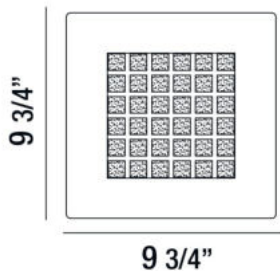

Options Available

ITEM NO.	FINISH	SHADE
29101-016	CHROME	CLEAR

TECHNICAL DETAILS

Adjustable Lamp Head	:	No
Location	:	DRY
Approval	:	

PROJECT INFORMATION

Job Name: Date: Type:

Comments: