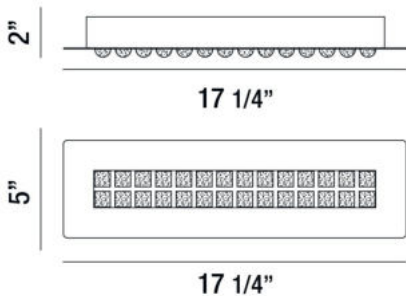

DENSO, 17" CEILING MOUNT

PRODUCT DETAILS

No.	:	29098-019
Product Color	:	CHROME
Product Material	:	METAL
Shade / Accent Colour	:	CLEAR
Shade / Accent Material	:	CASTED PIESTRA GLASS
Length	:	17.25"
Width	:	5"
Height	:	2"
Weight	:	28lbs

LIGHT SOURCE DETAILS

Light Source Type	:	INTEGRATED LED
Input Voltage	:	120V
Bulb Voltage	:	120V
Total Wattage	:	14.4W
Total Lumen	:	1720lm
Kelvin	:	3000K
CRI	:	80+
Dimmable	:	Yes

Options Available

ITEM NO.	FINISH	SHADE
29098-019	CHROME	CLEAR

TECHNICAL DETAILS

Adjustable Lamp Head	:	No
Location	:	DRY
Approval	:	

PROJECT INFORMATION

Job Name: Date: Type:

Comments: