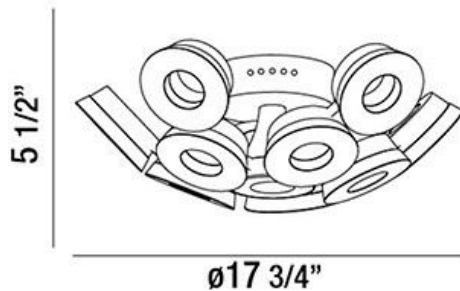

GLENDALE, 18" CEILING MOUNT

Options Available

ITEM NO.	FINISH	SHADE
29096-015	WHITE	FROSTED/WHITE
29096-022	BLACK	FROSTED/BLACK

PRODUCT DETAILS

No.	:	29096-022
Product Color	:	BLACK
Product Material	:	ALUMINUM
Shade / Accent Colour	:	FROSTED/BLACK
Shade / Accent Material	:	ACRYLIC/ALUMINUM
Diameter	:	17.75"
Height	:	5.5"
Weight	:	6.8lbs

LIGHT SOURCE DETAILS

Light Source Type	:	INTEGRATED LED
Input Voltage	:	120V
Bulb Voltage	:	120V
Total Wattage	:	24W
Total Lumen	:	3000lm
Kelvin	:	4200K
CRI	:	80+
Dimmable	:	Yes

TECHNICAL DETAILS

Adjustable Lamp Head	:	No
Location	:	DRY
Approval	:	