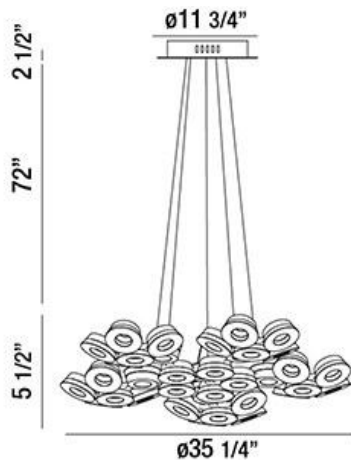

GLENDALE, 35" ROUND CHANDELIER

Options Available

ITEM NO.	FINISH	SHADE
29094-011	WHITE	FROSTED/WHITE
29094-028	BLACK	FROSTED/BLACK
29094-035	GOLD	FROSTED/GOLD

PRODUCT DETAILS

No.	:	29094-035
Product Color	:	GOLD
Product Material	:	ALUMINUM
Shade / Accent Colour	:	FROSTED/GOLD
Shade / Accent Material	:	ACRYLIC/ALUMINUM
Diameter	:	35.25"
Height	:	5.5"
Overall Height	:	80"
Weight	:	19.8lbs

LIGHT SOURCE DETAILS

Light Source Type	:	INTEGRATED LED
Input Voltage	:	120V
Bulb Voltage	:	120V
Socket Type	:	LED
Total Wattage	:	72W
Total Lumen	:	4710lm
Kelvin	:	4200K
CRI	:	80+
Dimmable	:	Yes

TECHNICAL DETAILS

Light Direction	:	Down
Hanging Support Type	:	AIRCRAFT CABLE
Hanging Support Length	:	72"
Canopy / Backplate Height	:	2.5"
Canopy / Backplate Dia.	:	11.75"
Adjustable Lamp Head	:	No
Location	:	DRY
Approval	:	