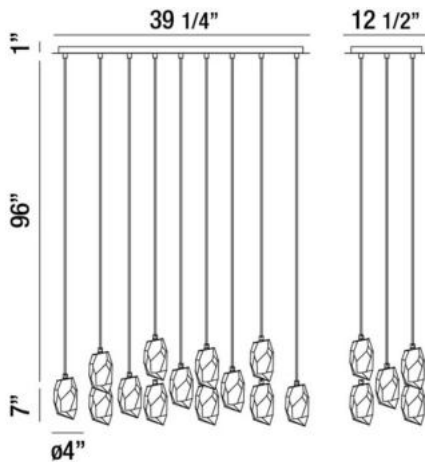

DIFFI, 39" OVAL CHANDELIER

PRODUCT DETAILS

No.	:	29090-013
Product Color	:	CHROME
Product Material	:	METAL
Shade / Accent Colour	:	CLEAR
Shade / Accent Material	:	HAND-BLOWN GLASS
Length	:	39.25"
Width	:	12.5"
Height	:	7"
Overall Height	:	104"
Weight	:	4.3lbs

LIGHT SOURCE DETAILS

Number of Bulbs	:	13
Light Source	:	Halogen
Light Source Type	:	G9
Input Voltage	:	120V
Socket Type	:	G9
Wattage	:	40W
Total Wattage	:	520W
Bulb Included	:	Yes
Dimmable	:	Yes

Options Available

ITEM NO.	FINISH	SHADE
29090-013	CHROME	CLEAR

TECHNICAL DETAILS

Light Direction	:	Down
Hanging Support Type	:	WIRE
Hanging Support Length	:	96"
Canopy / Backplate Length	:	39.25"
Canopy / Backplate Height	:	1"
Canopy / Backplate Width	:	12.5"
Adjustable Lamp Head	:	No
Location	:	DRY
Approval	:	