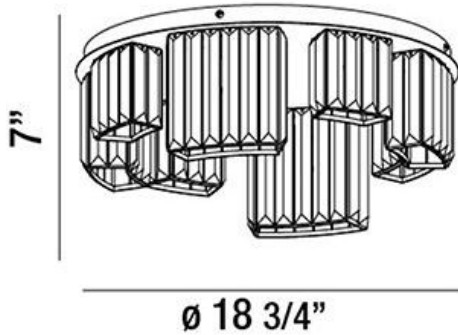

LUMINO, 19" CEILING MOUNT

PRODUCT DETAILS

No.	:	29081-011
Product Color	:	CHROME
Product Material	:	METAL
Shade / Accent Colour	:	CLEAR
Shade / Accent Material	:	CRYSTAL
Diameter	:	18.75"
Height	:	7"
Weight	:	22.2lbs

LIGHT SOURCE DETAILS

Number of Bulbs	:	8
Light Source	:	Halogen
Light Source Type	:	G9
Input Voltage	:	120V
Socket Type	:	G9
Wattage	:	40W
Total Wattage	:	320W
Bulb Included	:	Yes
Dimmable	:	Yes

Options Available

ITEM NO.	FINISH	SHADE
29081-011	CHROME	CLEAR

TECHNICAL DETAILS

Canopy / Backplate Dia.	:	18.75"
Adjustable Lamp Head	:	No
Location	:	DRY
Approval	:	

PROJECT INFORMATION

 Job Name: Date: Type:

 Comments: