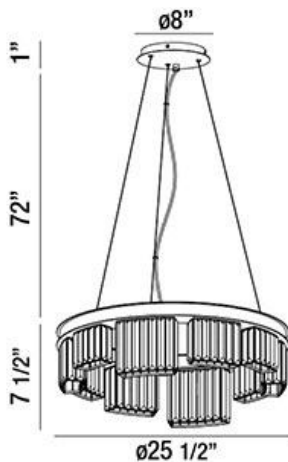

### PRODUCT DETAILS

No.	:	29079-018
Product Color	:	CHROME
Product Material	:	METAL
Shade / Accent Colour	:	CLEAR
Shade / Accent Material	:	CRYSTAL
Diameter	:	25.5"
Height	:	7.5"
Overall Height	:	80.5"
Weight	:	32.5lbs

### LIGHT SOURCE DETAILS

Number of Bulbs	:	10
Light Source	:	Halogen
Light Source Type	:	G9
Input Voltage	:	120V
Socket Type	:	G9
Wattage	:	40W
Total Wattage	:	400W
Bulb Included	:	Yes
Dimmable	:	Yes

### TECHNICAL DETAILS

Light Direction	:	Down
Hanging Support Type	:	AIRCRAFT CABLE
Hanging Support Length	:	72"
Canopy / Backplate Height	:	1"
Canopy / Backplate Dia.	:	8"
Adjustable Lamp Head	:	No
Location	:	DRY
Approval	:	