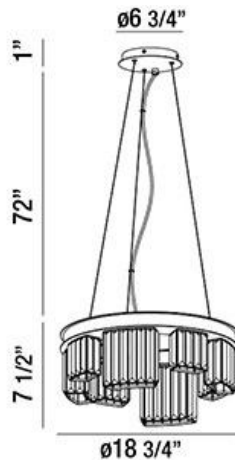

LUMINO, 19" ROUND CHANDELIER

PRODUCT DETAILS

No.	:	29078-011
Product Color	:	CHROME
Product Material	:	METAL
Shade / Accent Colour	:	CLEAR
Shade / Accent Material	:	CRYSTAL
Diameter	:	18.75"
Height	:	7.5"
Overall Height	:	80.5"
Weight	:	22.8lbs

LIGHT SOURCE DETAILS

Number of Bulbs	:	8
Light Source	:	Halogen
Light Source Type	:	G9
Input Voltage	:	120V
Socket Type	:	G9
Wattage	:	40W
Total Wattage	:	320W
Bulb Included	:	Yes
Dimmable	:	Yes

Options Available

ITEM NO.	FINISH	SHADE
29078-011	CHROME	CLEAR

TECHNICAL DETAILS

Light Direction	:	Down
Hanging Support Type	:	AIRCRAFT CABLE
Hanging Support Length	:	72"
Canopy / Backplate Height	:	1"
Canopy / Backplate Dia.	:	6.75"
Adjustable Lamp Head	:	No
Location	:	DRY
Approval	:	