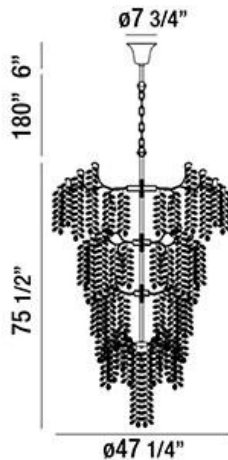

CAMPOBASSO, 47" ROUND CHANDELIER

PRODUCT DETAILS

No.	:	29062-010
Product Color	:	ANTIQUE GOLD
Product Material	:	METAL
Shade / Accent Colour	:	CLEAR/AMBER
Shade / Accent Material	:	HAND PRESSED GLASS
Diameter	:	47.25"
Height	:	75.5"
Overall Height	:	261.5"
Weight	:	200lbs

LIGHT SOURCE DETAILS

Number of Bulbs	:	33
Light Source	:	Halogen
Light Source Type	:	G9
Input Voltage	:	120V
Socket Type	:	G9
Wattage	:	40W
Total Wattage	:	1320W
Bulb Included	:	Yes
Dimmable	:	Yes

Options Available

ITEM NO.	FINISH	SHADE
29062-010	ANTIQUE GOLD	CLEAR/AMBER

TECHNICAL DETAILS

Light Direction	:	Down
Hanging Support Type	:	CHAIN
Hanging Support Length	:	180"
Canopy / Backplate Height	:	6"
Canopy / Backplate Dia.	:	7.75"
Adjustable Lamp Head	:	No
Location	:	DRY
Approval	:	