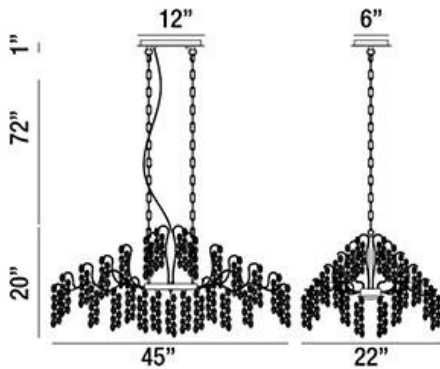

CAMPOBASSO, 45" OVAL CHANDELIER

PRODUCT DETAILS

No.	:	29061-013
Product Color	:	ANTIQUE GOLD
Product Material	:	METAL
Shade / Accent Colour	:	CLEAR/AMBER
Shade / Accent Material	:	HAND PRESSED GLASS
Length	:	45"
Width	:	22"
Height	:	20"
Overall Height	:	93"
Weight	:	35.6lbs

LIGHT SOURCE DETAILS

Number of Bulbs	:	10
Light Source	:	Halogen
Light Source Type	:	G9
Input Voltage	:	120V
Socket Type	:	G9
Wattage	:	40W
Total Wattage	:	400W
Bulb Included	:	Yes
Dimmable	:	Yes

Options Available

ITEM NO.	FINISH	SHADE
29061-013	ANTIQUE GOLD	CLEAR/AMBER

TECHNICAL DETAILS

Light Direction	:	Down
Hanging Support Type	:	CHAIN
Hanging Support Length	:	72"
Canopy / Backplate Length	:	12"
Canopy / Backplate Height	:	1"
Canopy / Backplate Width	:	6"
Adjustable Lamp Head	:	No
Location	:	DRY
Approval	:	