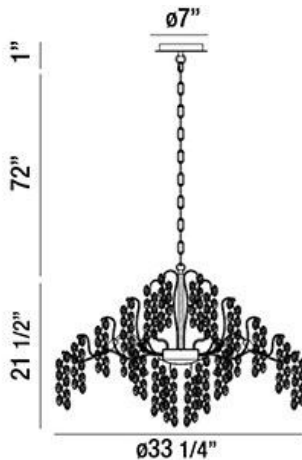

## CAMPOBASSO, 33" ROUND CHANDELIER

### PRODUCT DETAILS

No.	:	29060-016
Product Color	:	ANTIQUE GOLD
Product Material	:	METAL
Shade / Accent Colour	:	CLEAR/AMBER
Shade / Accent Material	:	HAND PRESSED GLASS
Diameter	:	33.25"
Height	:	21.5"
Overall Height	:	94.5"
Weight	:	33lbs

### LIGHT SOURCE DETAILS

Number of Bulbs	:	11
Light Source	:	Halogen
Light Source Type	:	G9
Input Voltage	:	120V
Socket Type	:	G9
Wattage	:	40W
Total Wattage	:	440W
Bulb Included	:	Yes
Dimmable	:	Yes

### TECHNICAL DETAILS

Light Direction	:	Down
Hanging Support Type	:	CHAIN
Hanging Support Length	:	72"
Canopy / Backplate Height	:	1"
Canopy / Backplate Dia.	:	7"
Adjustable Lamp Head	:	No
Location	:	DRY
Approval	:	