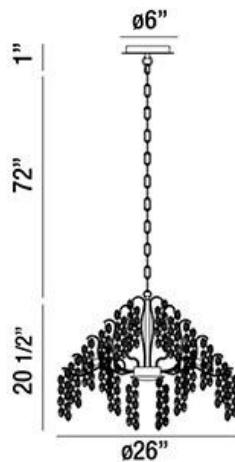

CAMPOBASSO, 26" ROUND CHANDELIER

PRODUCT DETAILS

No.	:	29059-010
Product Color	:	ANTIQUÉ GOLD
Product Material	:	METAL
Shade / Accent Colour	:	CLEAR/AMBER
Shade / Accent Material	:	HAND PRESSED GLASS
Diameter	:	26"
Height	:	20.5"
Overall Height	:	93.5"
Weight	:	23.1lbs

LIGHT SOURCE DETAILS

Number of Bulbs	:	8
Light Source	:	Halogen
Light Source Type	:	G9
Input Voltage	:	120V
Socket Type	:	G9
Wattage	:	40W
Total Wattage	:	320W
Bulb Included	:	Yes
Dimmable	:	Yes

Options Available

ITEM NO.	FINISH	SHADE
29059-010	ANTIQUÉ GOLD	CLEAR/AMBER

TECHNICAL DETAILS

Light Direction	:	Down
Hanging Support Type	:	CHAIN
Hanging Support Length	:	72"
Canopy / Backplate Height	:	1"
Canopy / Backplate Dia.	:	6"
Adjustable Lamp Head	:	No
Location	:	DRY
Approval	:	